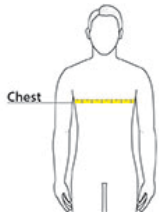

Sketches

front

back

SPEC SHEET + MEASUREMENTS

Mercer+Mettle® Soft Spacer 1/4-Zip. MM3100

PRODUCT MEASUREMENTS

| | XS | S | M | L | XL | 2XL | 3XL | 4XL |
|--------------------------------|--------|--------|--------|--------|--------|--------|--------|--------|
| Body Length at Back | 26 | 27 | 28 | 29 | 30 | 31 | 31 3/4 | 32 1/2 |
| Chest | 18 3/4 | 20 1/4 | 21 3/4 | 23 1/4 | 25 1/4 | 27 1/4 | 29 3/4 | 32 3/4 |
| Sleeve Length from Center Back | 33 3/4 | 34 1/2 | 35 1/4 | 36 | 36 3/4 | 37 1/2 | 38 1/4 | 39 |

Body Length at Back: Measured from high point shoulder to finished hem at back.

Chest: Measured across the chest one inch below armhole when laid flat.

Sleeve Length from Center Back: Measure from Center Back neck to shoulder point to sleeve hem.

SIZE CHARTS

| | XS | S | M | L | XL | 2XL | 3XL | 4XL |
|-------|-------|-------|-------|-------|-------|-------|-------|-------|
| Chest | 32-34 | 35-37 | 38-40 | 41-43 | 44-47 | 48-51 | 52-56 | 57-61 |

SPEC SHEET + MEASUREMENTS

Mercer+Mettle® Soft Spacer 1/4-Zip. MM3100

HOW TO MEASURE

CHEST

Measure under the arm and around the fullest part of the chest with arms down, keeping tape horizontal.

COLORS

Burgundy
PMS 7428C